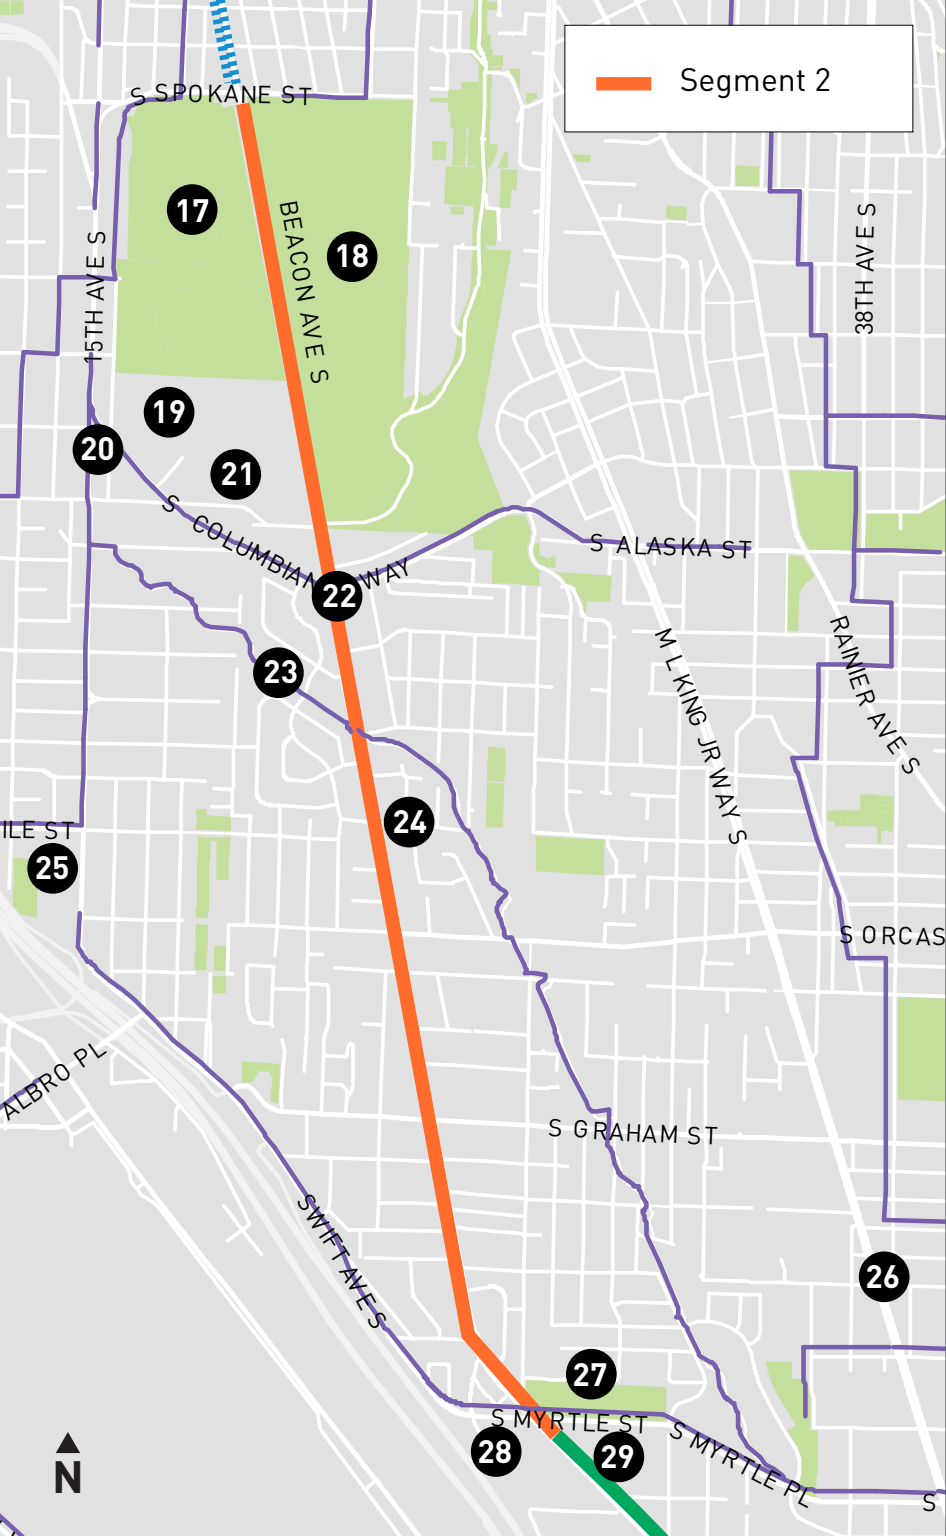

Community Points of Interest

Segment 2

- 17 Jefferson Park
- 18 Jefferson Park Golf Course
- 19 Mercer Middle School
- 20 MacPherson's Fruit & Produce
- 21 Veterans Affairs Hospital
- 22 Business Cluster
- 23 Maa Nyei Lai Ndeic P-Patch Community Gardens
- 24 St. George Parish School
- 25 Cleveland High School
- 26 ReWa Beacon Hill Early Learning Center
- 27 Van Asselt Community Center
- 28 Wing Luke Elementary School
- 29 Somaliland Community Center